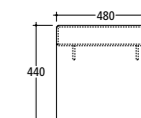

Benches

NEW

STRAT

Contemporary, material-optimized bench with steel strip feet, hot-dip galvanized and powder-coated. Standard color: charcoal-ironglimmer, similar to DB 703. For assembly 150 mm below grade.

Slat dimensions	100 x 45 mm
Length	1.900 mm
Weight	105 kg

Made from
 FSC® hardwood, untreated
 Acrylic plastic
 (deviating slat dimensions)
 Other wood species on request
 Optional glazing - color: brown