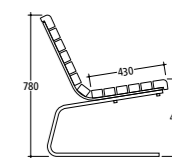

LIGUS II Row bench (custom fabrication),
State landscaping fair Öhringen

LIGUS I

LIGUS I

LIGUS I / II

Frame made of steel strips hot-dip galvanized and powder-coated. Standard colour: charcoal-ironglimmer, similar to DB 703. LIGUS I with flat contacting feet. LIGUS II with vertical feet. Both for dowelling. The bench is delivered disassembled. Also available as row bench or without backrest.

LIGUS I / II	
Slat dimensions	60 x 45 mm
Trim slats	75 x 55 mm
Length	2.000 mm
Weight	91 kg

Made from
FSC® hardwood, untreated
Other wood species on request
Optional glazing - color: brown

Bench top LIGUS see page 99.