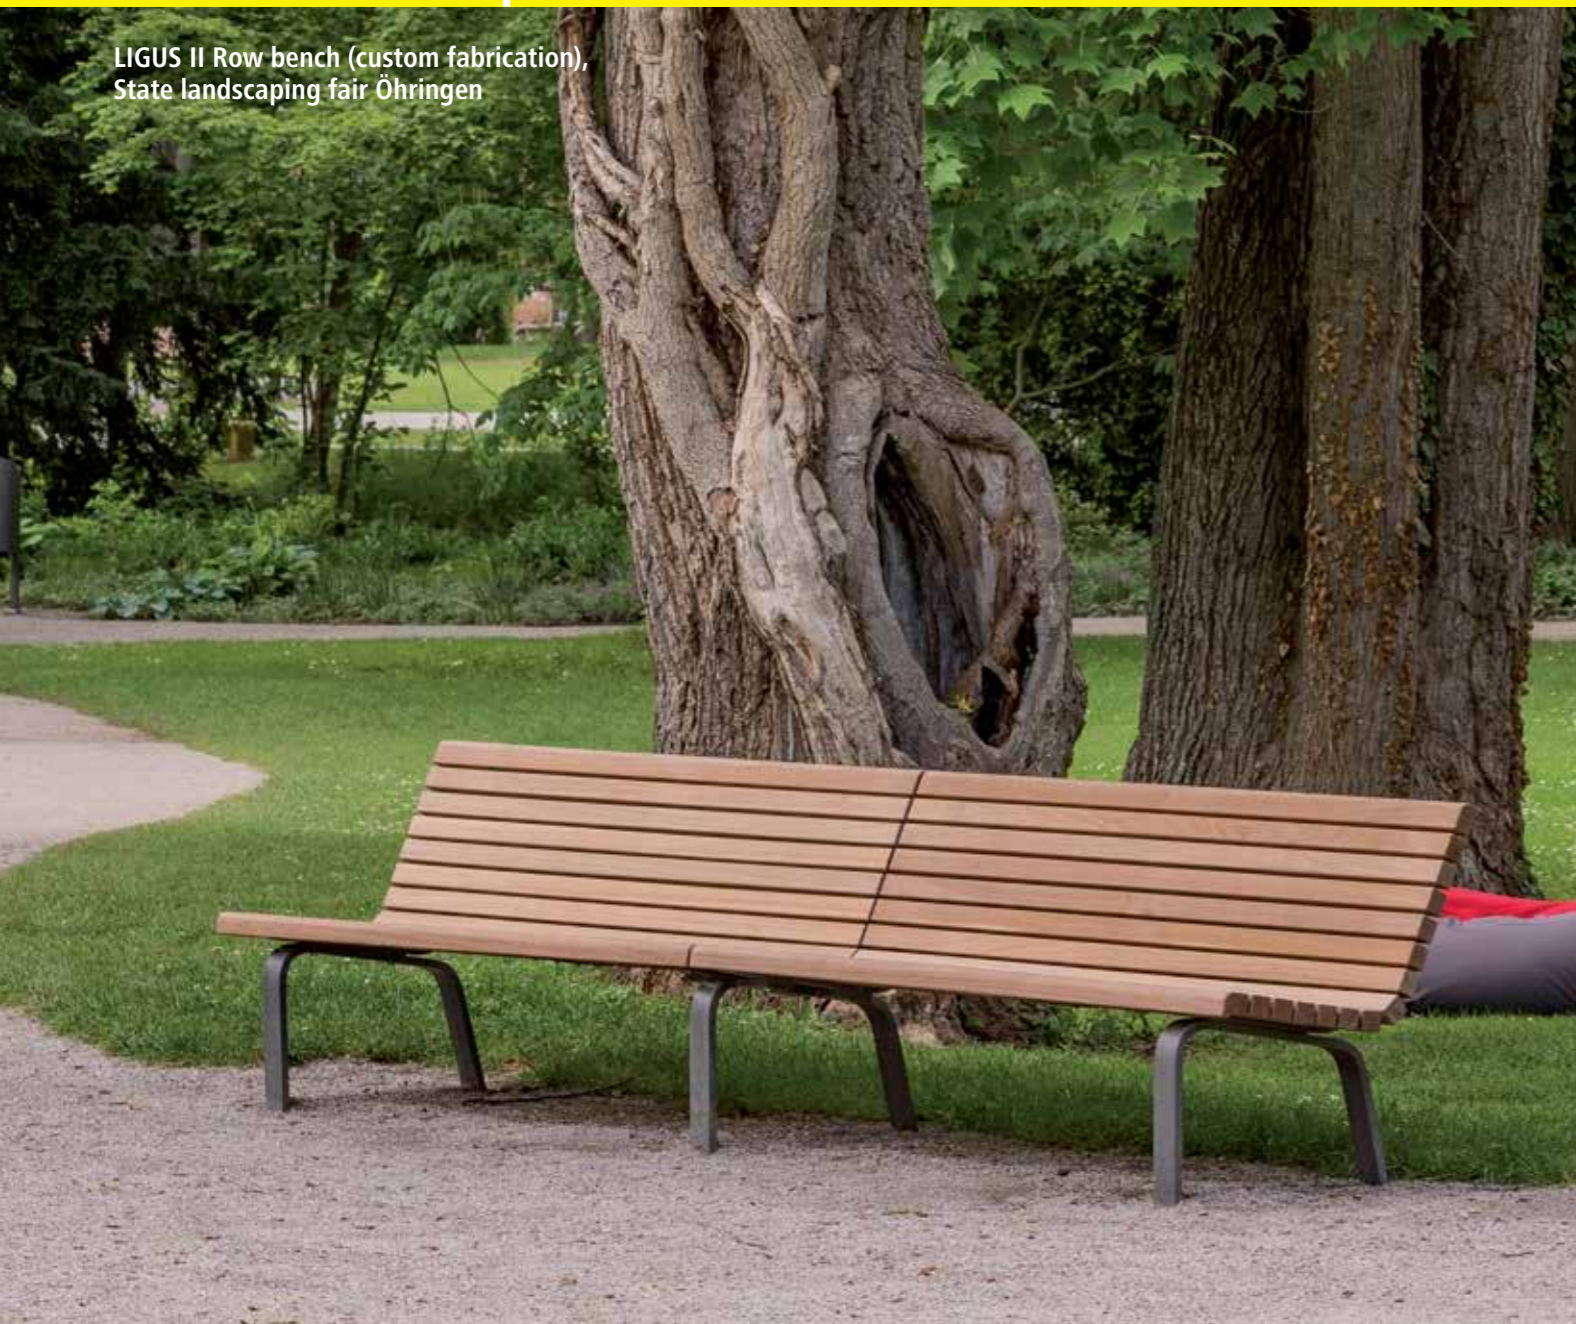

LIGUS II Row bench (custom fabrication),
State landscaping fair Öhringen

LIGUS I

LIGUS I

LIGUS I / II

Frame made of steel strips hot-dip galvanized and powder-coated. Standard colour: charcoal-ironglimmer, similar to DB 703. LIGUS I with flat contacting feet. LIGUS II with vertical feet. Both for dowelling. The bench is delivered disassembled. Also available as row bench or without backrest.

LIGUS I / II	
Slat dimensions	60 x 45 mm
Trim slats	75 x 55 mm
Length	2.000 mm
Weight	91 kg

Made from
FSC® hardwood, untreated
Other wood species on request
Optional glazing - color: brown

Bench top LIGUS see page 99.