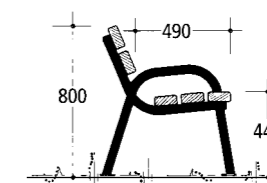

## MEERSBURG I / II

**MEERSBURG I**, frame made of steel tube, hot-dip galvanized and powder coated charcoal gray, similar to DB 703. Permanent local installation possible. **MEERSBURG II** configured as I but with different slat dimensions.

MEERSBURG I		MEERSBURG II	
Slat dimensions	120 x 55 mm	Slat dimensions	55 x 55 mm
Length	2.000 mm	Length	2.000 mm
Weight	55 kg	Weight	55 kg

Made from  
FSC® hardwood, untreated  
Acrylic plastic with steel casing  
(deviating slat dimensions)  
Other wood species on request  
Optional glazing - color: brown