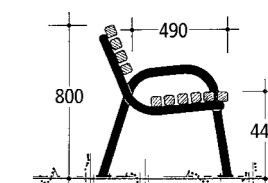

## MEERSBURG I / II

**MEERSBURG I**, frame made of steel tube, hot-dip galvanized and powder coated charcoal gray, similar to DB 703. Permanent local installation possible. **MEERSBURG II** configured as I but with different slat dimensions.

MEERSBURG I		MEERSBURG II	
Slat dimensions	120 x 55 mm	Slat dimensions	55 x 55 mm
Length	2.000 mm	Length	2.000 mm
Weight	55 kg	Weight	55 kg

Made from  
FSC® hardwood, untreated  
Acrylic plastic with steel casing  
(deviating slat dimensions)  
Other wood species on request  
Optional glazing - color: brown