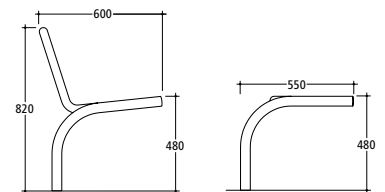

B500V-SRRML

B500 Round tube

Available in stainless steel bead-blasted and electro-polished to a matte finish or powder-coated. Standard color: charcoal-ironglimmer, similar to DB 703. Optionally w/ armrest. Extended for embedding in concrete.

B500 Round tube

Available lengths: 1.600 and 1.900 mm
Foot tube Ø = 48 mm, Round tube Ø = 21 mm

Seating element with backrest

B500V-SRRML for embedding in concrete

Seating element w/o backrest

B500V-SRROL for embedding in concrete