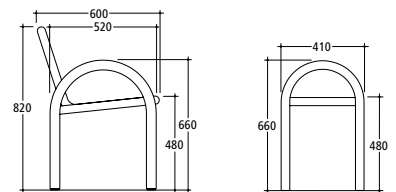

## B510 Round tube

Available in stainless steel bead-blasted and electro-polished to a matte finish or powder-coated Standard color: charcoal-ironglimmer, similar to DB 703. Extended for embedding in concrete or with tabs for dowel installation.

### B510 Round tube

Available lengths: 1.600 and 1.900 mm  
 Round arc armrest  $\varnothing = 48$  mm (with armrest)  
 Round arc armrest  $\varnothing = 42$  mm (w/o armrest)

### Seating element with backrest

B510V-SRRML for embedding in concrete  
 B510V-BRRML with tabs for dowel installation