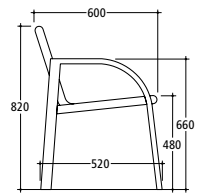

B520V-BRRML

Benches

B520V-BRRML Custom fabrication

B520 Round tube

Available in stainless steel bead-blasted and electro-polished to a matte finish or powder-coated Standard color: charcoal-ironglimmer, similar to DB 703. Permanent local installation possible.

B520 Wood slats

Available lengths: 1.600 and 1.900 mm

Round tube $\varnothing = 21$ mm

Chalet armrest 50 x 25 mm

Seating element with backrest

B520V-BRRML with tabs for dowel installation