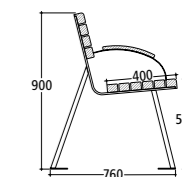

**ReGerO**  
SENIORENBÄNKE

- SPECIAL FEATURES SENIOR-COMPATIBLE BENCH DUE TO**
- elevated seating posture
  - steep backrest
  - armrests
  - foot support

Generational benches  
Benches

**LÜBBENAU ReGerO**

Steel tube and bent steel strip (80 x 8 mm) hot-dip galvanized and powder-coated. Standard color: charcoal-ironglimmer, similar to DB 703. Permanent local installation possible. Seating bench with elevated seating posture and additional foot support.

Slat dimensions	60 x 45 mm
Length	2.000 mm
Weight	55 kg

Made from  
FSC® hardwood, untreated  
Optional glazing - color: brown

Standard bench LÜBBENAU see page 48.

AUVA-Rehabilitation Center Weisser Hof, Wien