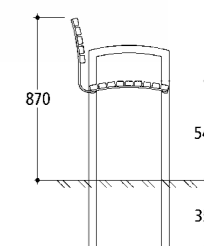

ReGerO
SENIORENBÄNKE

- SPECIAL FEATURES SENIOR-COMPATIBLE BENCH DUE TO**
- elevated seating posture
 - steep backrest
 - armrests
 - center armrests
 - foot support

ROTHENBURG ReGerO

Seating bench with armrest and properties specifically matched for seniors. On request, the bench can be equipped with up to two center armrests and /or with a foot support, thus providing a more comfortable sitting posture and easier standing up. Frame made of square tube, hot-dip galvanized and powder-coated. Standard color: charcoal-ironglimmer, similar to DB 703. Frame extended for embedding in concrete or with steel strip for dowel mounting. Fully assembled

Slat dimensions	40 x 25 mm
Length	1.770 mm
Seat width with center armrest	530 mm
Seat height	540 mm
Weight	43 kg

Made from
FSC® hardwood, untreated
Pagwood
Optional glazing - color: brown

Standard bench ROTHENBURG see page 40.