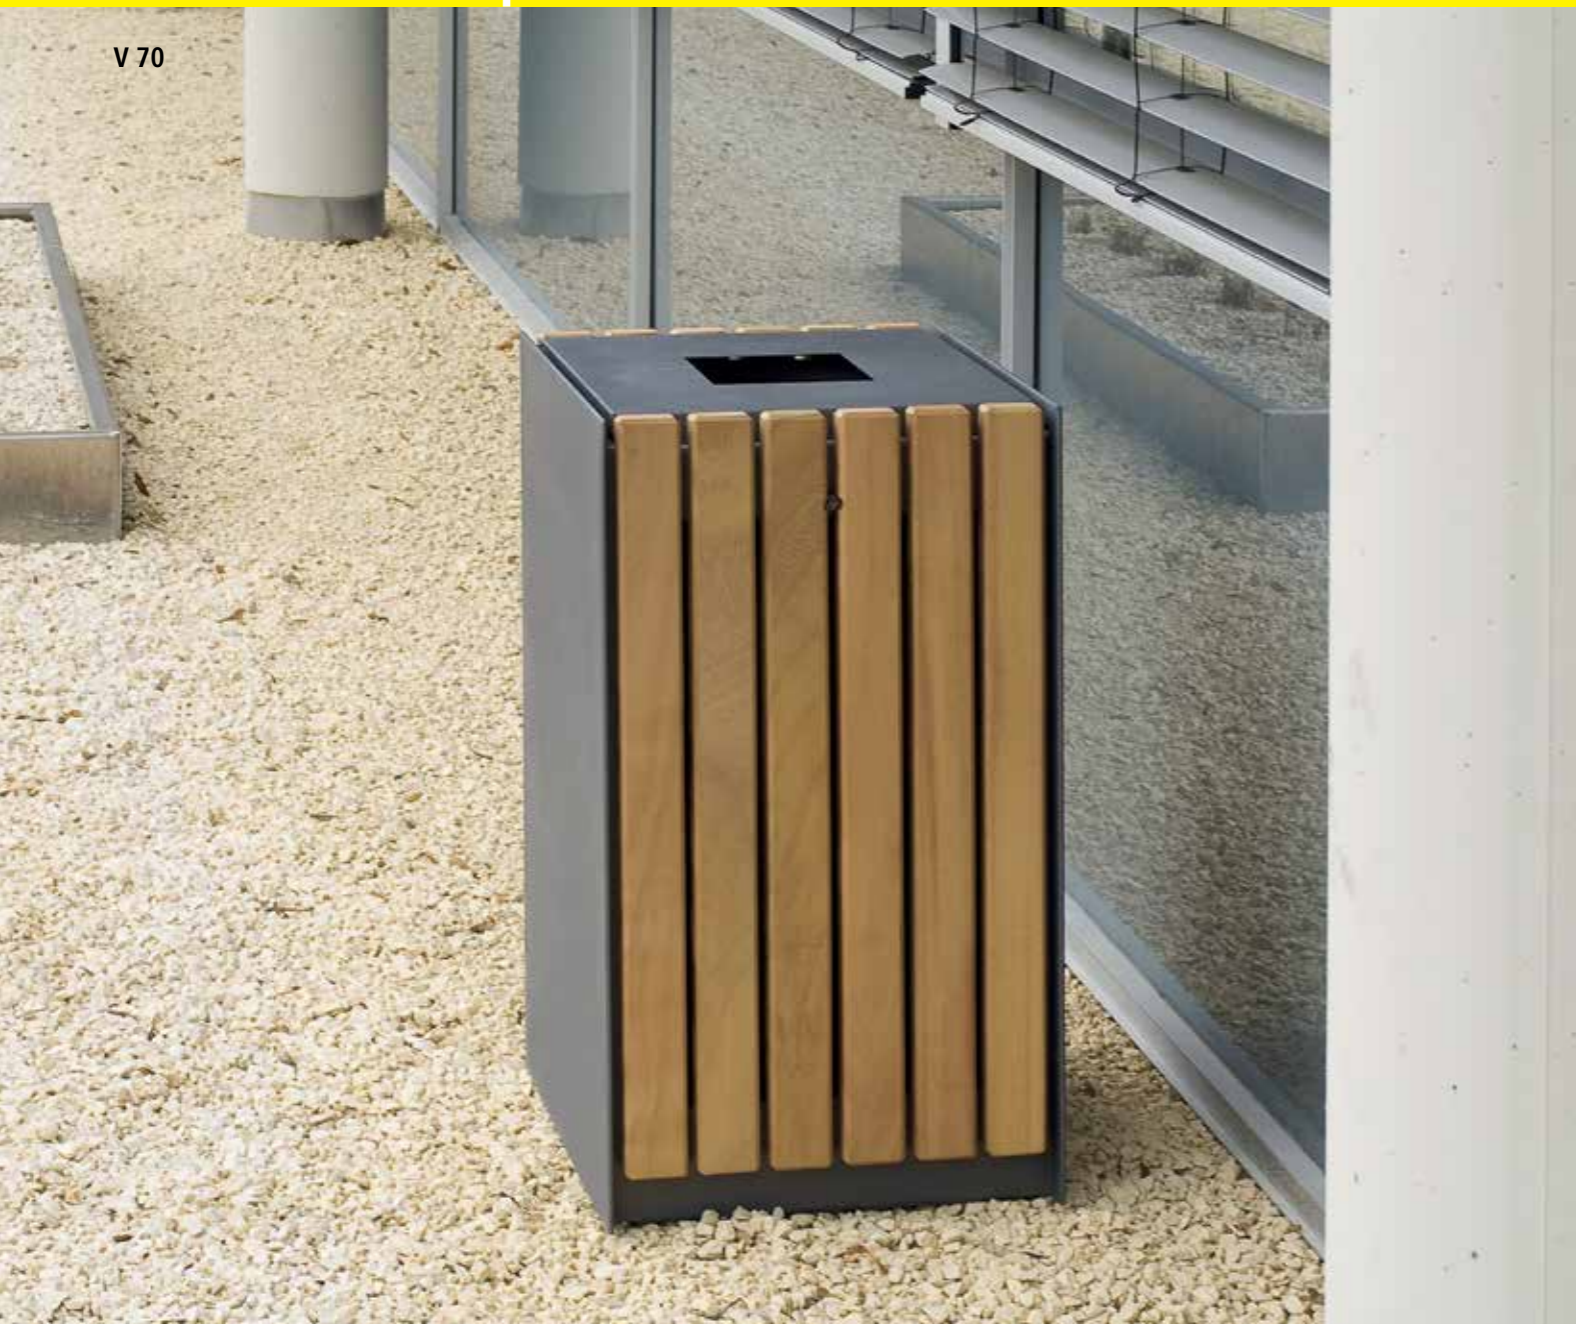

V 70 with ashtray

V 70 DUO

V 70