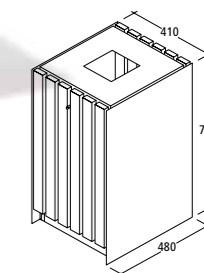

Trash bin

V 70 / H 70

Rectangular freestanding bin with flat cover and square receptacle opening. Trash bin for free-standing installation or dowel mounting, volume approx. 70 l, swing-open lid, separate sheetmetal insert also for accepting trash bag, locked with triangle lock. Steel parts are hot-dip galvanized and powder-coated. Standard color: charcoal-ironglimmer, similar to DB 703. Available with vertical (V 70) or horizontal (H 70) wood slats. Optionally with ashtray insert in lid (V 70 AD / H 70 AD) and with custom laser-engraved logo in the sheetmetal enclosure. Version DUO with two interior bins for recycling. Also available with surrounding sheetmetal enclosure.

Design: Raoul van Geisten

V 70 / V 70 AD

Slat dimensions	55 x 25 mm
Length x Width	480 x 410 mm
Height	750 mm
Weight	37 kg

H 70 / H 70 AD

Slat dimensions	55 x 25 mm
Length x Width	480 x 410 mm
Height	750 mm
Weight	37 kg

V 70 DUO

Slat dimensions	55 x 25 mm
Length x Width	480 x 820 mm
Height	750 mm
Weight	37 kg

H 70 DUO

Slat dimensions	55 x 25 mm
Length x Width	480 x 820 mm
Height	750 mm
Weight	37 kg

Made from
FSC®hardwood, untreated
Other wood species on request
Optional stain color: brown